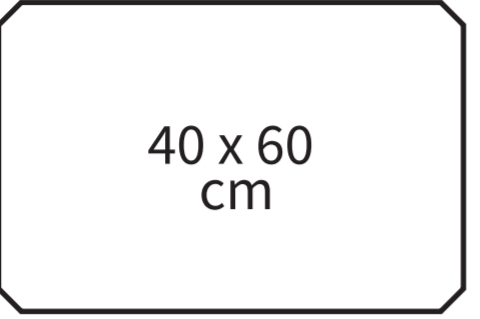

Sides

Base plates

Feet

Wheels

Extension

Example: 40 x 240 cm

Height

Stackable